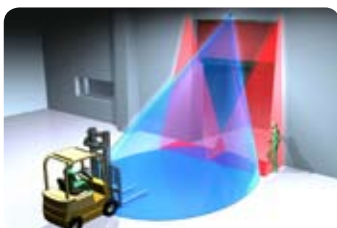

# Flexible High Mount Industrial Door Combined Activation & Safety

Highly manoeuvrable detection area at mounting heights of up to 6m

- **High Mount**  
Unprecedented combined door activation and pedestrian safety at mounting heights of up to 6m
- **Construction Free Door Opening**  
Replace in-ground loop detectors by providing identical features in an easy to install overhead mounted device
- **Unparalleled Pedestrian Safety**  
Pivoted sensor head allows a static presence detection area to be focused directly in front of the door close zone
- **Eliminate Door/Goods Damage**  
Infinity presence timer prevents door closures on static objects left in the door close zone