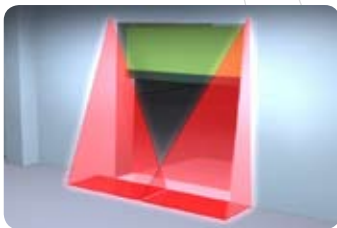

# Flexible High Mount Industrial Door Combined Activation & Safety

Highly manoeuvrable detection area at mounting heights of up to 6m

- **High Mount**  
Unprecedented combined door activation and pedestrian safety at mounting heights of up to 6m
- **Construction Free Door Opening**  
Replace in-ground loop detectors by providing identical features in an easy to install overhead mounted device
- **Unparalleled Pedestrian Safety**  
Pivoted sensor head allows a static presence detection area to be focused directly in front of the door close zone
- **Eliminate Door/Goods Damage**  
Infinity presence timer prevents door closures on static objects left in the door close zone